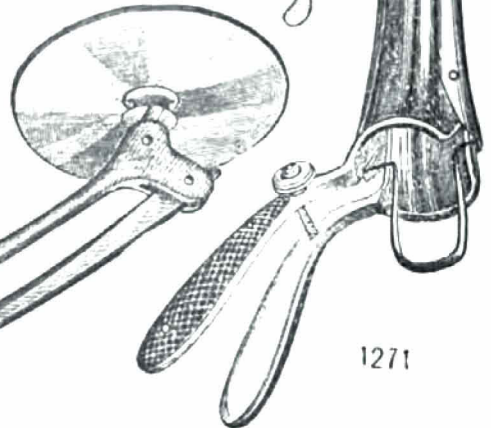

WILLIAM HATTEROTH.

1271