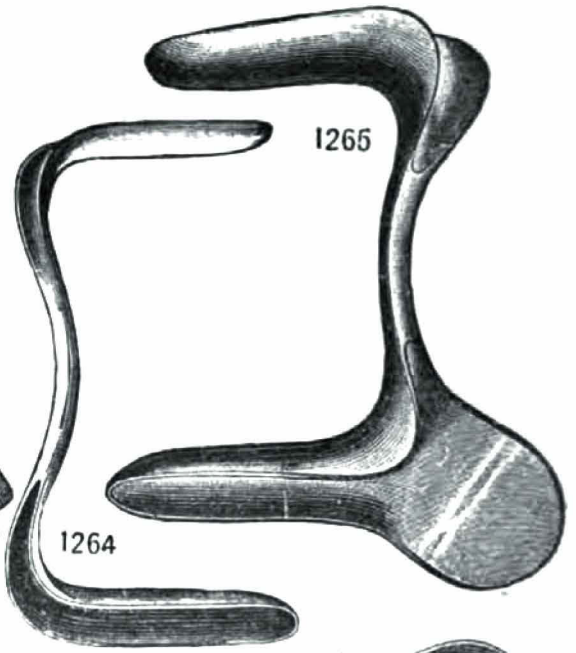

WILLIAM HATTEROTH.

1260

1262

1264

1265

1266

1267

1269

1270

1271

1272

1273

1274

1278

1275

1276

1279

1280

WILLIAM HATTEROTH.

GYNÆCOLOGICAL INSTRUMENTS.

NO.		PRICE.
1260.	Speculum, Ferguson's glass reflecting, different sizes, . . . each	\$0 40
<i>1261.</i>	" fenestrated " " " " " " " " " " " "	50
1262.	" cylindrical, hard rubber, 4 sizes, "	75
<i>1263.</i>	" " " " metal-lined, 4 sizes, . . . " "	1 25
1264.	" Sims', 4 sizes, "	1 25
1265.	" Munde's modification of Sims', "	2 75
1266.	" Sims' Folding, "	4 00
1267.	" Dawson's modification of Sims', "	4 50
<i>1268.</i>	" Neugebauer's, 4 in set, "	4 50
1269.	" Hale's, "	3 00
1270.	" Dawson's modification of Erich's, "	10 00
1271.	" Ricords' 4 blade, "	5 00
1272.	" " 2 " " " " " " " " " " " "	3 00
1278.	" Nelson's, trivalve, 2 sizes, each	2 00
1274.	" Nott's " 3 " " " " " " " " " "	1 75
1275.	" Brewer's, 2 sizes, "	1 75
1276.	" Higbee's, 3 " " " " " " " " " " " "	1 75

No. 1293.

<i>1277.</i>	Speculum, Hunter's modification of Erich's,	6 75
1278.	" Thomas' " " Sims',	6 50
1279.	" wire labia,	1 50
1280.	" Bath,	1 50
1281.	" Cusco's folding handle,	2 00
1282.	" Graves', convertible into a Sims',	1 50
1283.	" Hunter's,	2 50
1284.	" Storer's, convertible into a Sims',	2 00
1285.	" Cusco's stiff handle,	2 00
1286.	" Jackson's,	2 00
<i>1287.</i>	" Goodell's,	2 50
1288.	" Baer's modification of Goodell's,	2 50
1289.	" Howard's,	2 00
1290.	" Taylor's,	2 50